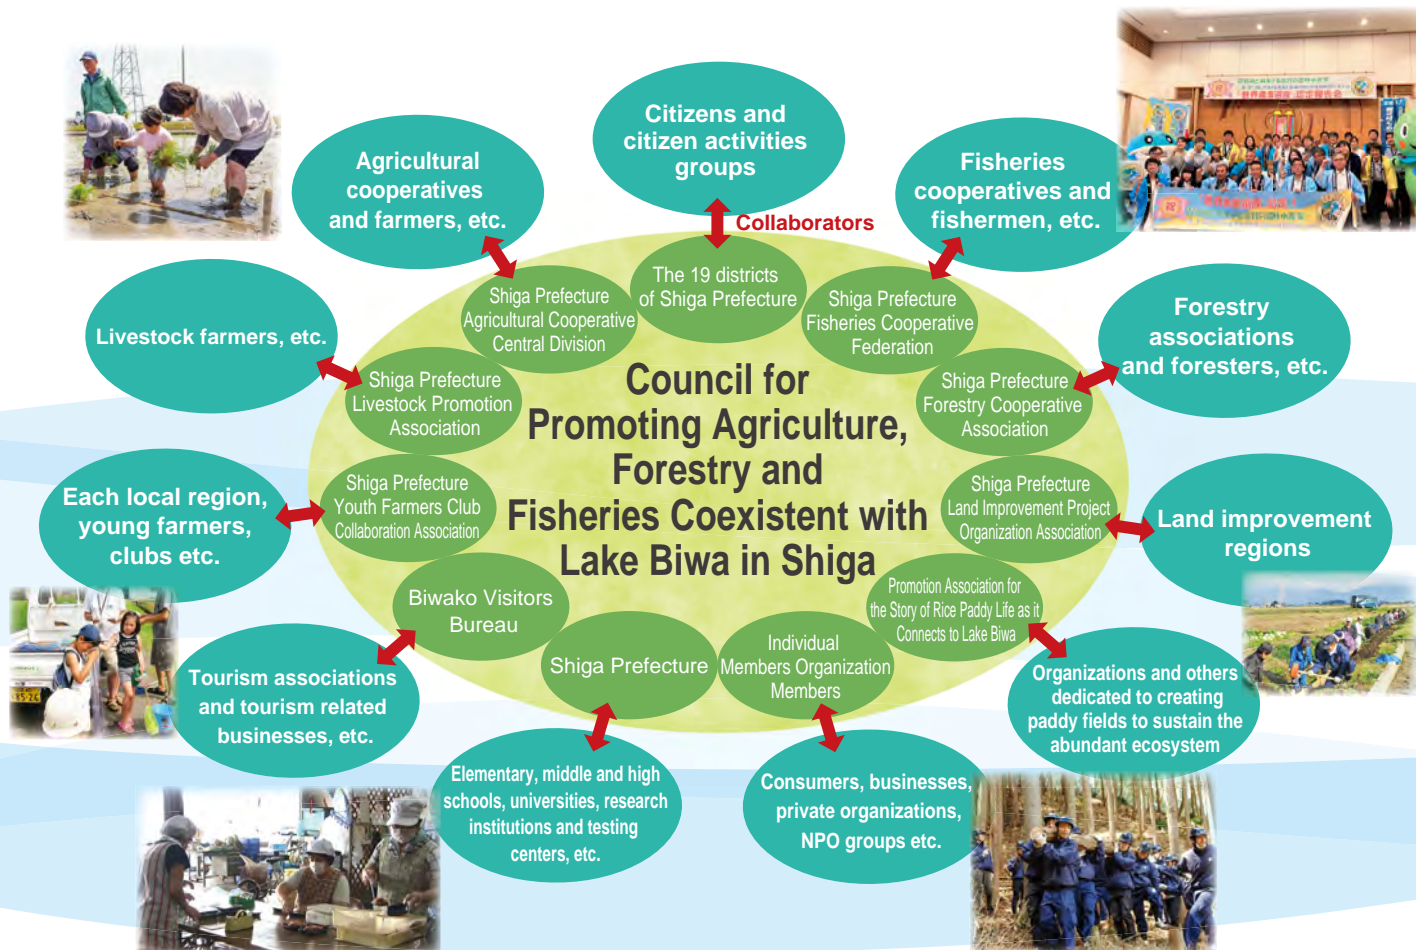

Abundant food, the pride of Lake Biwa System

Ohmi Rice is made using a particular agricultural system that protects the unique system of Lake Biwa

Blessings of Lake Biwa (the Eight Delicacies of Lake Biwa)

Traditional cuisine culture that uses fish from Lake Biwa and other agricultural products

Traditional vegetables of Ohmi (turnips etc)

Participation of diverse actors for sustainability of Lake Biwa System

What are Globally Important Agricultural Heritage Systems/Japanese Nationally Important Agricultural Heritage Systems:

Globally Important Agricultural Heritage Systems are globally significant sustainable agriculture, forestry and fishery industries which have been developed and shaped for generations while adapting to the society, environment, culture, landscape and biodiversity that they are connected with. These are systems that the United Nations Food and Agriculture Organization (FAO) certifies.

Japanese Nationally Important Agricultural Heritage Systems are the traditional agriculture, forestry and fishery systems certified by the Ministry of Agriculture, Forestry and Fisheries of Japan.

The effect of certification as a GIAHS