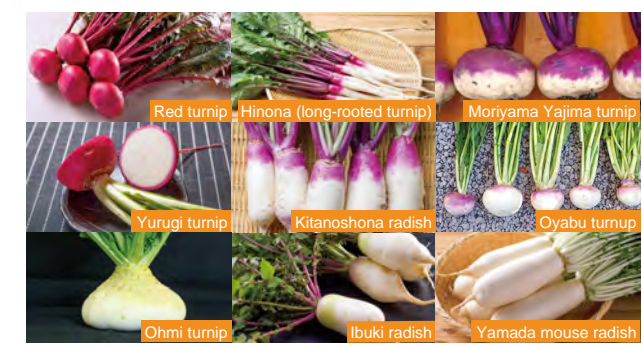

Abundant food, the pride of Lake Biwa System

Ohmi Rice is made using a particular agricultural system that protects the unique system of Lake Biwa

Blessings of Lake Biwa (the Eight Delicacies of Lake Biwa)

Traditional cuisine culture that uses fish from Lake Biwa and other agricultural products

Traditional vegetables of Ohmi (turnips etc)

Participation of diverse actors for sustainability of Lake Biwa System